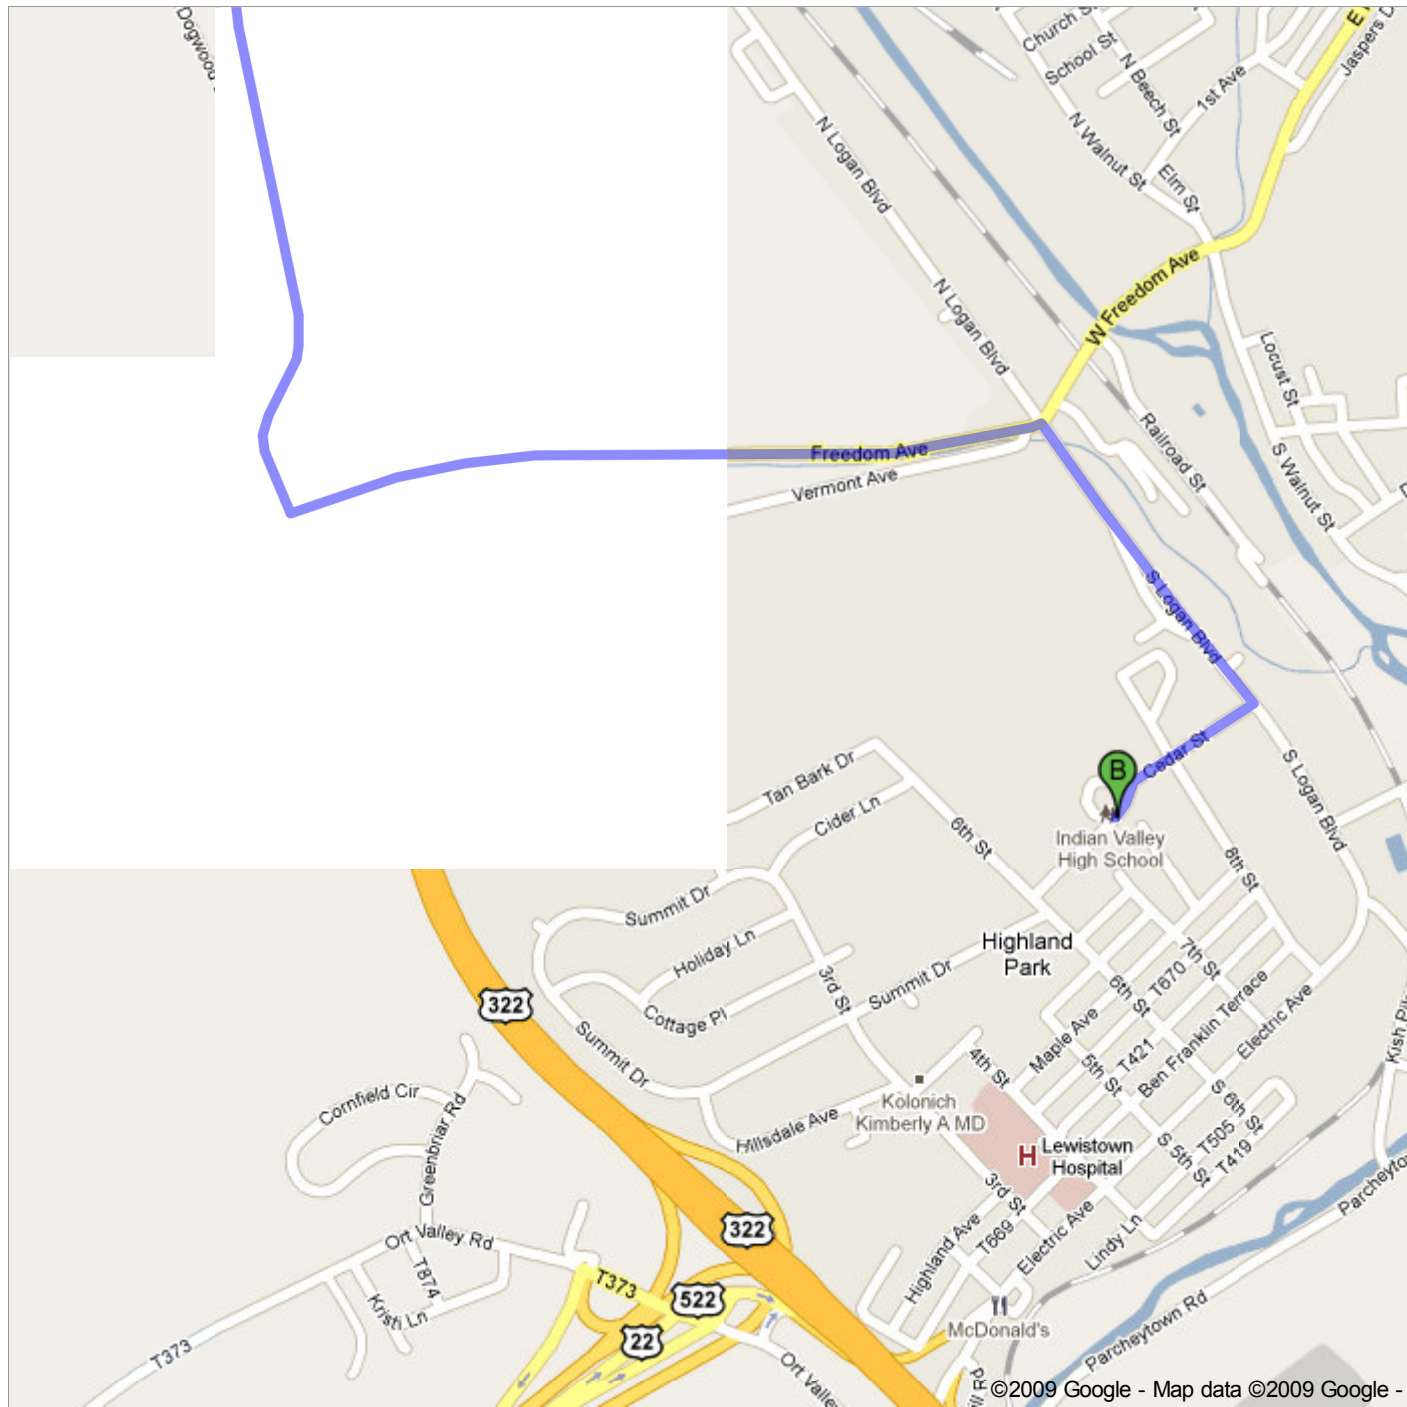

Directions to Indian Valley Senior High School

700 Cedar Street, Lewistown, PA 17044-1299 - (717) 248-5441

30.5 mi – about **36 mins**

Save trees. Go green!
Download Google Maps on your
phone at google.com/gmm

A small graphic of a smartphone displaying the Google Maps application interface.

 State College, PA

	1. Head northwest on S Allen St toward E Beaver Ave	go 69 ft total 69 ft
	2. Take the 1st right onto E Beaver Ave About 2 mins	go 0.6 mi total 0.6 mi
	3. Slight left to stay on E Beaver Ave	go 59 ft total 0.6 mi
	4. Turn left at High St	go 420 ft total 0.7 mi
	5. Take the 2nd right to stay on High St	go 154 ft total 0.7 mi
	6. Continue onto E College Ave/PA-26 N About 2 mins	go 1.4 mi total 2.1 mi
	7. Take the ramp onto US-322 E About 27 mins	go 26.7 mi total 28.8 mi
	8. Take the exit toward Ferguson Valley Rd/State Route 4013	go 0.2 mi total 29.0 mi
	9. Turn left at Ferguson Valley Rd/State Route 4013 About 1 min	go 0.1 mi total 29.2 mi
	10. Continue onto Freedom Ave About 1 min	go 0.7 mi total 29.9 mi
	11. Turn right at S Logan Blvd About 1 min	go 0.4 mi total 30.3 mi
	12. Turn right at Cedar St Destination will be on the right About 1 min	go 0.2 mi total 30.5 mi